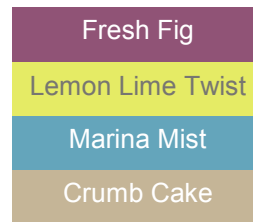

2017-2019

in color combinations

Fresh Fig

Berry Burst

Powder Pink

Lemon Lime Twist

Tranquil Tide